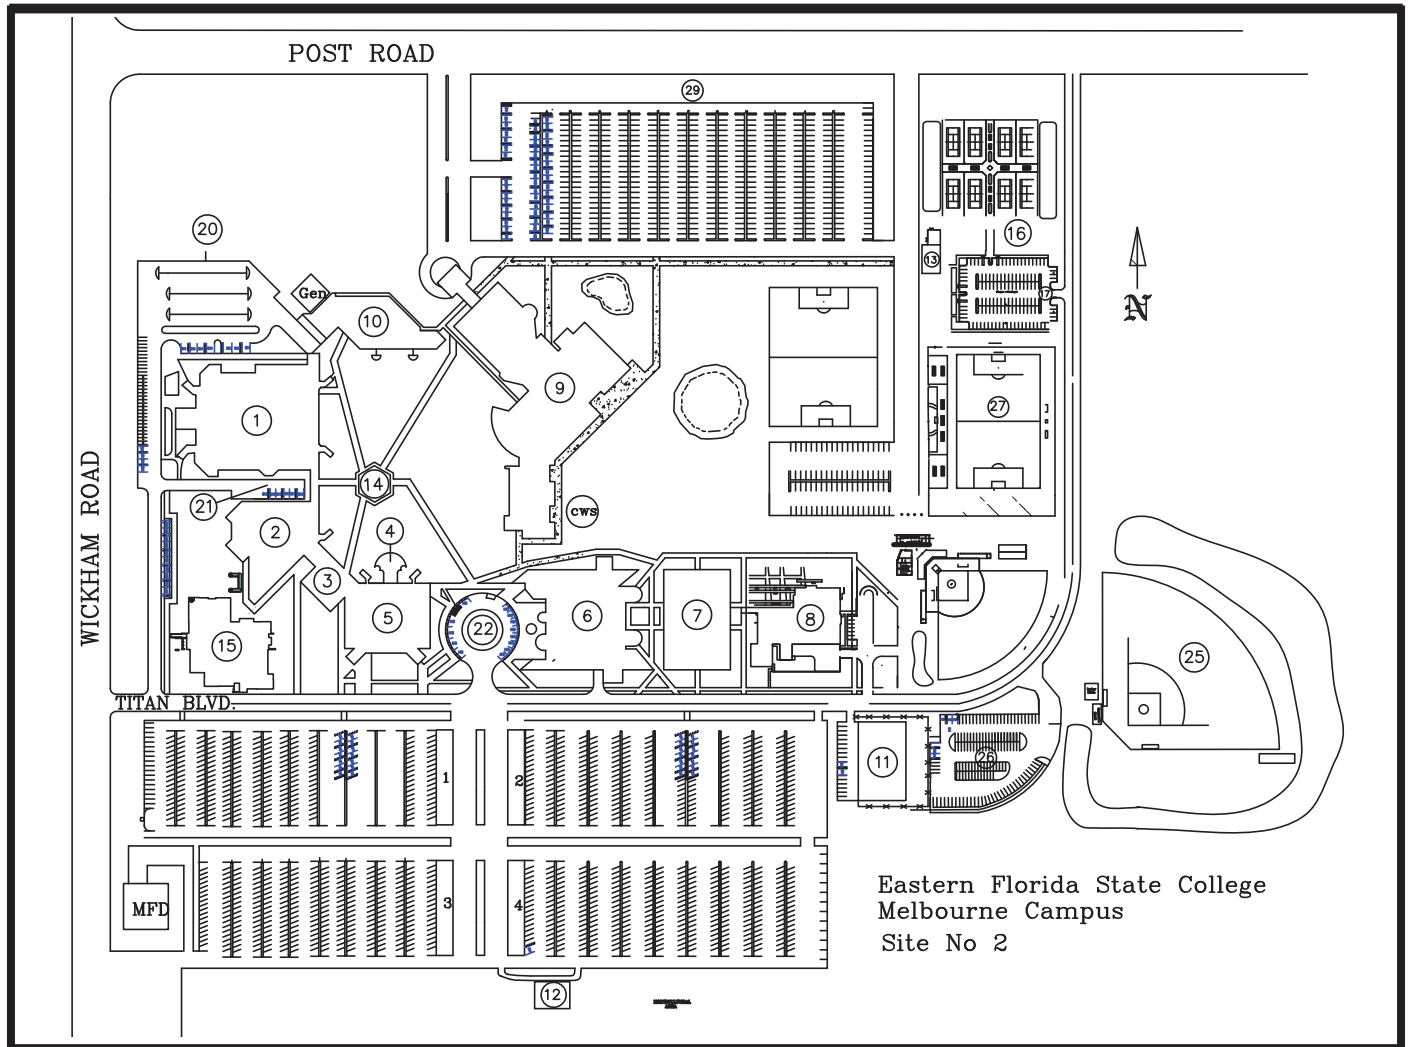

# Campus Maps - Melbourne

3865 North Wickham Road, Melbourne, FL 32935

[www.easternflorida.edu](http://www.easternflorida.edu)

Located on a wooded 120-acre site, the Melbourne Campus provides state-of-the-art classrooms and laboratory facilities that prepare students for upper division baccalaureate studies, technical degrees, and vocational certificates. Melbourne is also home of the Criminal Justice and Police Testing facilities, the King Center for the Performing Arts, and the college's largest concentration of student computer laboratories.

Eastern Florida State College  
Melbourne Campus  
Site No 2

## BUILDINGS

- |  |  |
|--|--|
| 1 – Campus Administration/ Admissions              | 10 – Betty B. Parrish Student Center     |
| 2 – Philip L Nohrr Learning Resource Center        | 11 – Maintenance Building                |
| 3 – Bookstore                                      | 12 – Montessori Child Development Center |
| 4 – Auditorium                                     | 13 – Soccer Fieldhouse                   |
| 5 – Science Building                               | 14 – Melissa Prevatt Pavilion            |
| 6 – Gymnasium                                      | 15 – Health Science Center               |
| 7 – Dr. Joe Lee Smith Teaching Center              | 16 – Tennis Courts                       |
| 8 – Public Safety Institute                        | 25 – Baseball Complex                    |
| 9 – Maxwell C. King Center for the Performing Arts | 27 – Soccer Field                        |