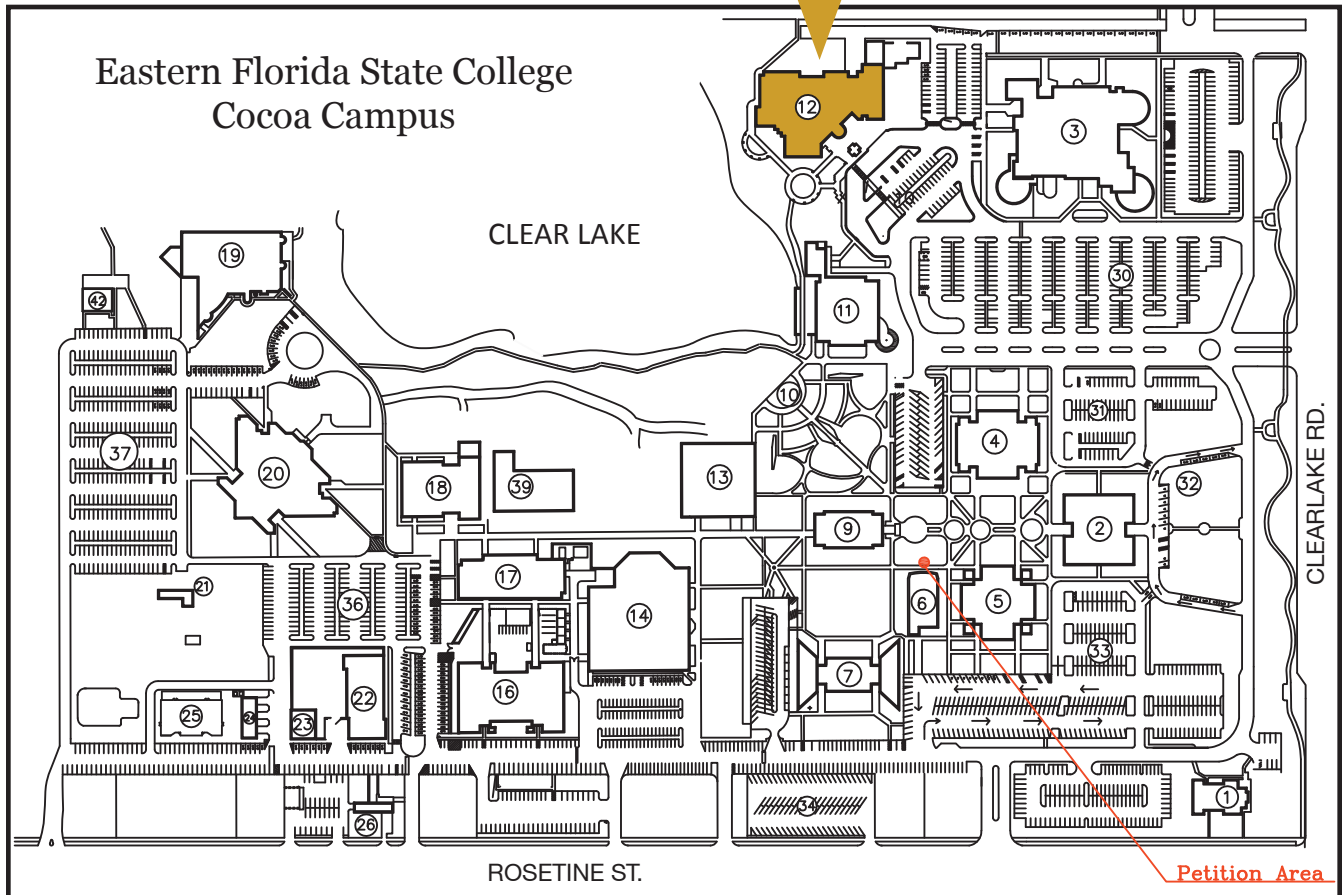

EFSC-UCF WRITING CENTER
Cocoa Campus, Building 12, Room 331

BUILDINGS

- | | |
|--|---|
| 1 – Security/Technical and Professional Training | 16 – Industrial Center |
| 2 – George Washington Carver Administration Building | 17 – Health Sciences Career Center |
| 3 – Clark Maxwell, Jr. Lifelong Learning Center | 18 – J. Bruce Wilson Gymnasium/YMCA Family Center |
| 4 – Bernard Simpkins Fine Arts Center | 19 – Astronaut Memorial Planetarium & Observatory |
| 5 – Rodney S. Ketcham Business Center | 20 – HCVAS Health Sciences Center |
| 6 – Bookstore | 21 – Veterinary Technology |
| 7 – Irene H. Burnett Science Building | 22 – District Maintenance/Facilities |
| 9 – Dr. Mary Cathryne Park Classroom Building | 23 – Central Receiving/Mailroom |
| 10 – Gen. George F. Schlatter Veterans Memorial Amphitheater | 24 – Grounds/Maintenance |
| 11 – Ralph M. Williams Student Center | 25 – STEM Annex Building |
| 12 – EFSC/UCF Joint Use Library | 42 – Foundation House |
| 13 – Roger W. Dobson Learning Center | |
| 14 – Vocational Building | |